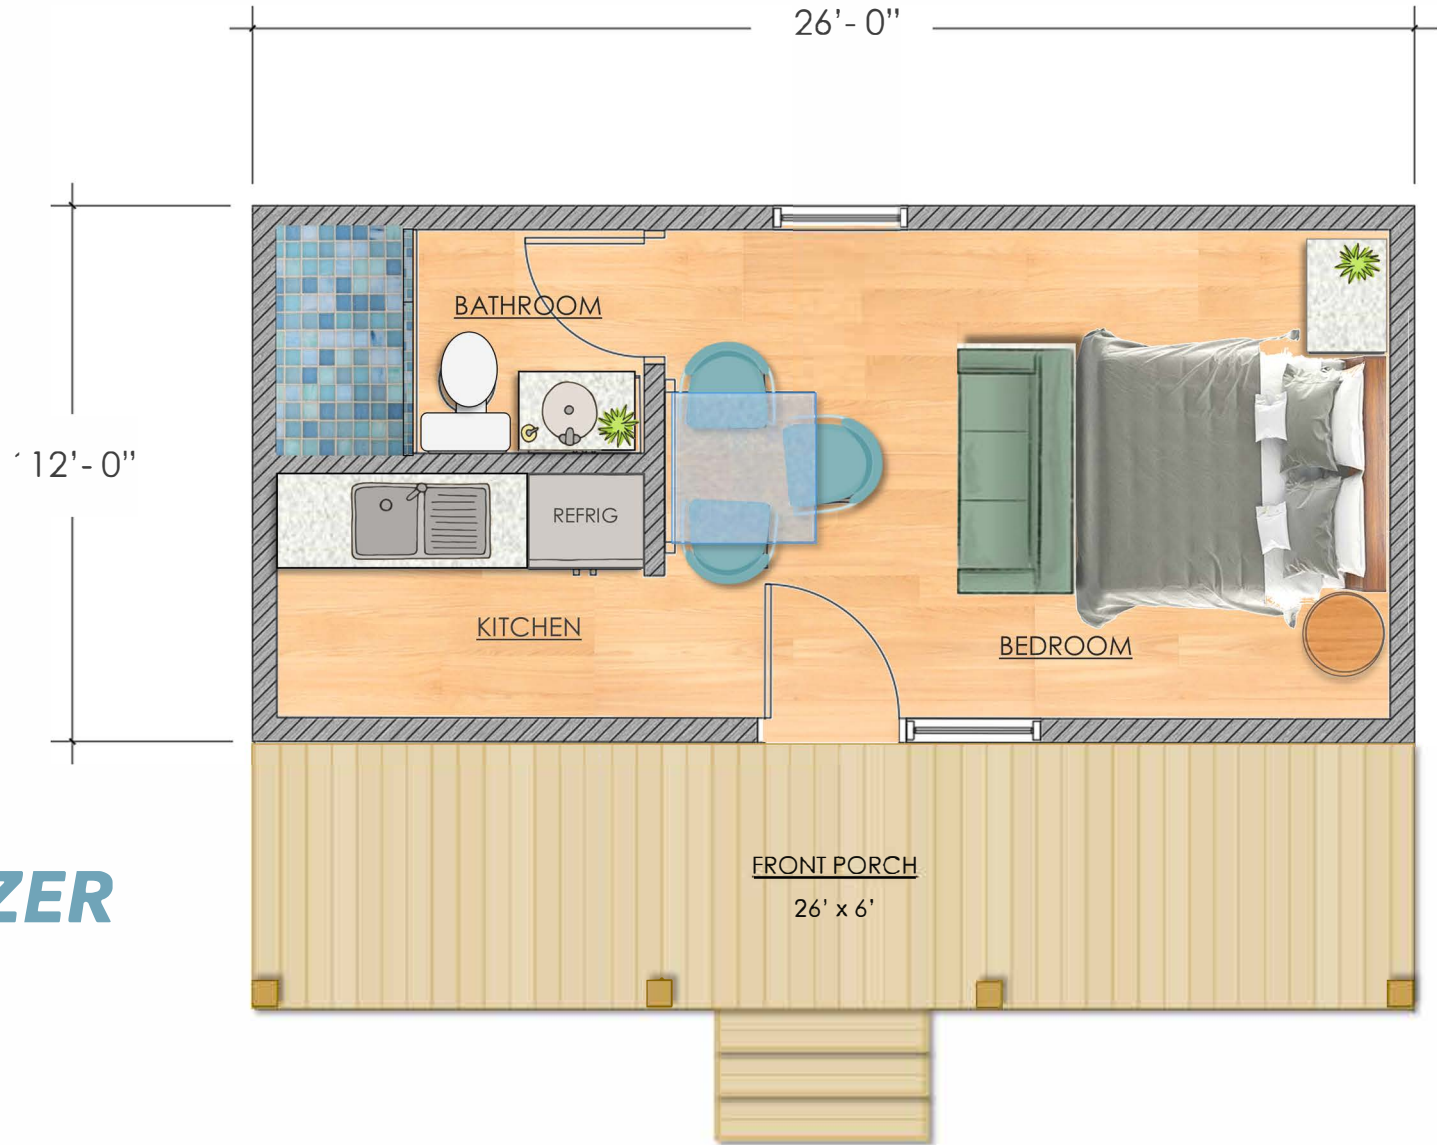

1 ROOM FLOOR PLAN 312 SF

ALL NEW

THE TRAILBLAZER

\$58,000

Dave Markle 512.921.7979
4705 Crawford Rd. Spicewood, Texas 78669

SELECTCABINS™
selectcabin.com